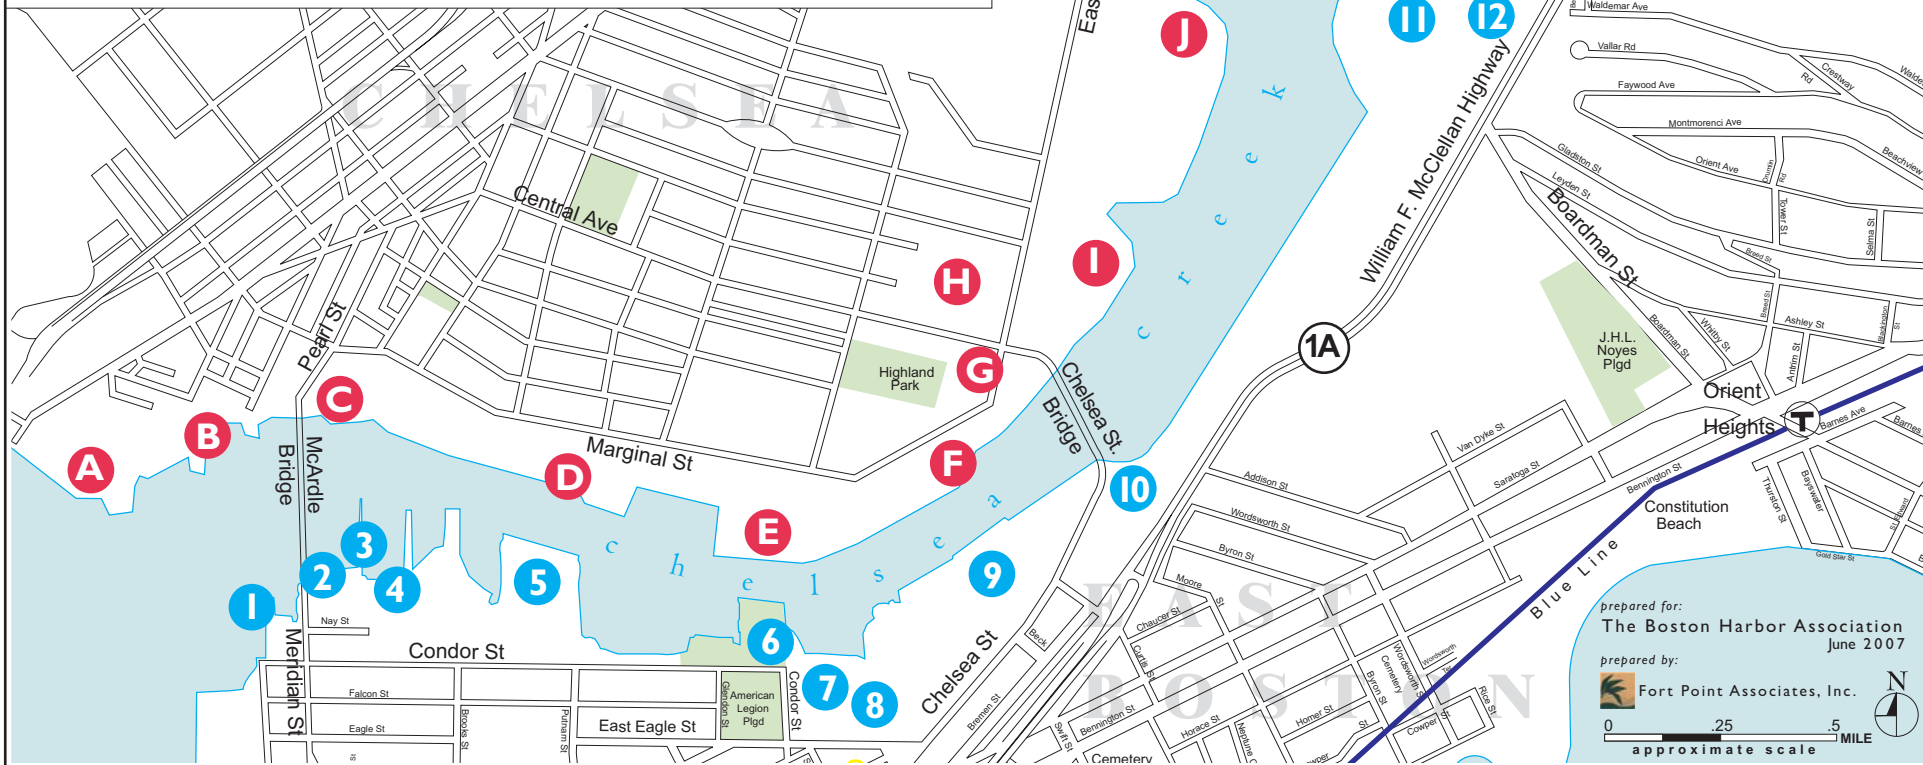

Chelsea Creek Area

EAST BOSTON

1. Bangs Corp. Boatyard
2. Boudreau Boatyard
3. Cashman/Sterling Equipment
4. Quarter Deck Marina
5. Hess Oil Site (closed)
6. Condor St. Urban Wild
7. DPW City Yard
8. Channel Fish Company
9. Conoco/Phillips
10. MWRA Pumping Station
11. Hertz Car Rental
12. Logan Cargo Park

REVERE

1. Thrifty Car Rental
2. Irving Oil
3. Global Petroleum

CHELSEA

- A. Global Petroleum/Chelsea Sandwich LLC
- B. Fitzgerald Shipyard
- C. Eastern Minerals
- D. Coastal Oil (closed)
- E. National Rental Car
- F. JB Realty/Parking
- G. MWRA Pumping Station
- H. Massport Garage
- I. PreFlight Airport Parking
- J. Gulf Oil
- K. Forbes Park
- L. Public Housing - Chelsea Housing Authority

prepared for:
The Boston Harbor Association
June 2007

prepared by:
Fort Point Associates, Inc.

0 25 5 MILE
approximate scale